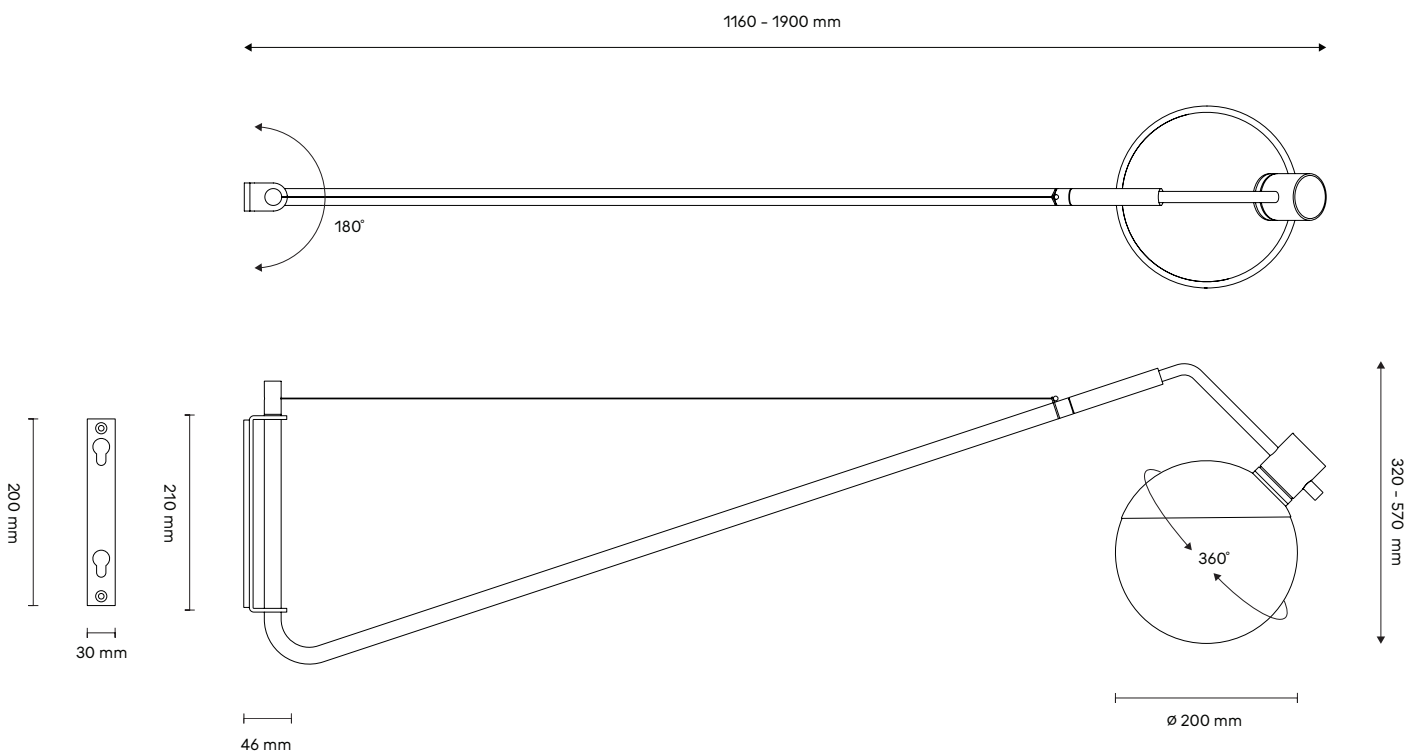

Baluna Wall Lamp

Long

Product Fact Sheet

Material:
Steel, Glass

Cord:
● ————— 2500–3300mm ————— ●

Bulb:
Included - Dimmable LED

Light Source:
E14, Max 6W

Ratings:
220–230 V; 50 Hz; IP 20; class I

Certificates:
CE | 874/2012 | A+

Environment:
Indoor

Packaging:

Width	270 mm
Depth	385 mm
Height	1175 mm
Weight	5 kg

Code / Colour:
BA-W-L / Black / RAL 9005 / ●

Characteristics:

- Built-in dimmable switch on the lamp body
- Triple coated opal glass diffuser
- Rotating lampshade and arm
- Adjustable lenght

GRUPA BA-W-L

This luminaire is compatible with bulbs of the energy classes:

A+, A+, A, B, C, D, E

This luminaire is sold with a bulb of the energy class: A+

874/2012