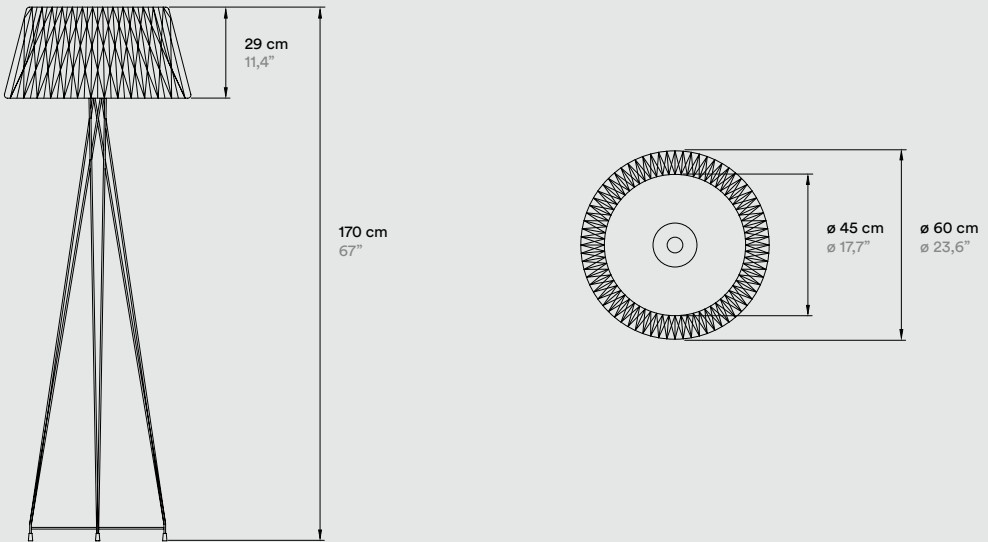

LOLA P

COMPONENTS

**Metal Stem & Base:**

IV Matt Ivory, BK Matt Black,  
BN Black Nickel or GD Gold

**Cord and plug with on/off or dimming switch:**

Black 185 cm 53"  
IV - Transparent, BK - Black, BN - Black,  
GD - Transparent

LIGHT SOURCE

**220 - 250V:**  
BULBS E27 (x1)

Class II  

**120 - 277V:**  
BULBS E26 or GU24 (x1)

WOOD SHADE COLORS

-  20 Ivory White
-  29 Grey
-  22 Natural Beech

METALLIC FINISHES

-  IV Matt Ivory
-  BN Black Nickel
-  BK Matt Black
-  GD Gold