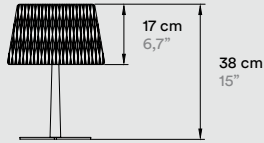

**LOLA**

**TABLE**

**SMALL, MEDIUM & LARGE**

**LOLA MP**

**LOLA MM**

**LOLA MG LX**

**COMPONENTS**

**Metal Stem & Base:**

IV Matt Ivory, BK Matt Black,  
BN Black Nickel or GD Gold

**Lux Base:**

Black Marble "Marquina"

**Cord and plug with on/off switch:**

Black 145 cm 57"

**WOOD SHADE COLORS**

- 20 Ivory White
- 22 Natural Beech
- 29 Grey