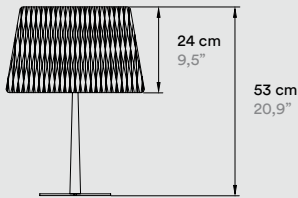

**LOLA**

**TABLE**

**SMALL, MEDIUM & LARGE**

**LOLA MP**

**LOLA MM**

**LOLA MG LX**

**COMPONENTS**

**Metal Stem & Base:**

IV Matt Ivory, BK Matt Black,  
BN Black Nickel or GD Gold

**Lux Base:**

Black Marble "Marquina"

**Cord and plug with on/off switch:**

Black 145 cm 57"

**WOOD SHADE COLORS**

- 20 Ivory White
- 22 Natural Beech
- 29 Grey