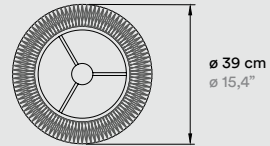

**LOLA**

**TABLE**

**SMALL, MEDIUM & LARGE**

**LOLA MP**

**LOLA MM**

**LOLA MG LX**

**COMPONENTS**

**Metal Stem & Base:**

IV Matt Ivory, BK Matt Black,  
BN Black Nickel or GD Gold

**Lux Base:**

Black Marble "Marquina"

**Cord and plug with on/off switch:**

Black 145 cm 57"

**WOOD SHADE COLORS**

- 20 Ivory White
- 22 Natural Beech
- 29 Grey