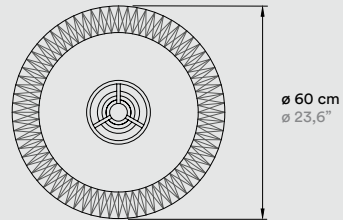

**LOLA**

**TABLE**

**SMALL, MEDIUM & LARGE**

**LOLA MP**

**LOLA MM**

**LOLA MG LX**

**COMPONENTS**

**Metal Stem & Base:**

IV Matt Ivory, BK Matt Black,  
BN Black Nickel or GD Gold

**Lux Base:**

Black Marble "Marquina"

**Cord and plug with on/off switch:**

Black 145 cm 57"

**WOOD SHADE COLORS**

- 20 Ivory White
- 22 Natural Beech
- 29 Grey