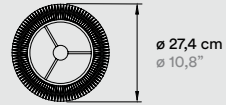

**LOLA**

**TABLE**

**SMALL, MEDIUM & LARGE**

**LOLA MP**

**LOLA MM**

**LOLA MG LX**

**COMPONENTS**

**Metal Stem & Base:**

IV Matt Ivory, BK Matt Black,  
BN Black Nickel or GD Gold

**Lux Base:**

Black Marble "Marquina"

**Cord and plug with on/off switch:**

Black 145 cm 57"

**WOOD SHADE COLORS**

- 20 Ivory White
- 22 Natural Beech
- 29 Grey