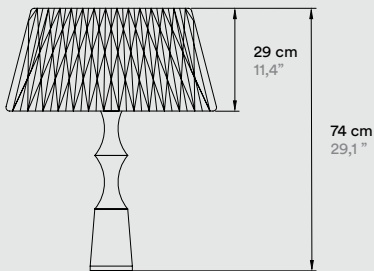

**LOLA**

**TABLE**

**SMALL, MEDIUM & LARGE**

**LOLA MP**

**LOLA MM**

**LOLA MG LX**

**COMPONENTS**

**Metal Stem & Base:**

IV Matt Ivory, BK Matt Black,  
BN Black Nickel or GD Gold

**Lux Base:**

Black Marble "Marquina"

**Cord and plug with on/off switch:**

Black 145 cm 57"

**WOOD SHADE COLORS**

- 20 Ivory White
- 22 Natural Beech
- 29 Grey