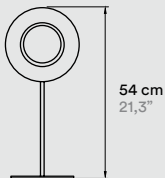

LENS P OV LED

LENS P SOV LED

LENS M CR LED

LENS M OV LED

COMPONENTS

Metal Stem & Base:

IV Matt Ivory, BK Matt Black,
BN Black Nickel, GD Gold or CO Copper

Cord and plug power supply on/off & dimming switch:

Floor: Black 185 cm 53"

Table: Black 145 cm 57"

WOOD SHADE COLORS

- | | | | |
|---|-------------------|--|--------------|
|  | 20 Ivory White |  | 28 Blue |
|  | 21 Natural Cherry |  | 29 Grey |
|  | 22 Natural Beech |  | 33 Pale Rose |