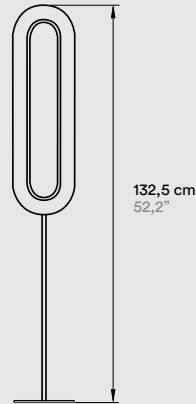

LENS P OV LED

LENS P SOV LED

LENS M CR LED

LENS M OV LED

COMPONENTS

Metal Stem & Base:

IV Matt Ivory, BK Matt Black,
BN Black Nickel, GD Gold or CO Copper

Cord and plug power supply on/off & dimming switch:

Floor: Black 185 cm 53"

Table: Black 145 cm 57"

WOOD SHADE COLORS

- | | | | |
|---|-------------------|--|--------------|
|  | 20 Ivory White |  | 28 Blue |
|  | 21 Natural Cherry |  | 29 Grey |
|  | 22 Natural Beech |  | 33 Pale Rose |