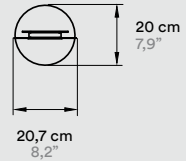

LENS P SOV LED