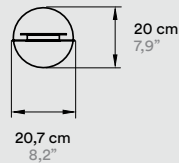

LENS M CR LED