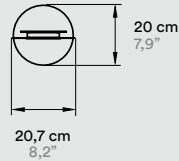

LENS P OV LED