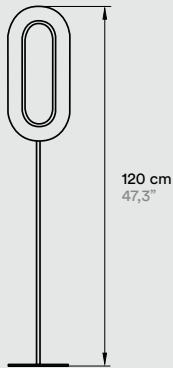

LENS P OV LED

LENS P SOV LED

LENS M CR LED

LENS M OV LED

COMPONENTS

Metal Stem & Base:

IV Matt Ivory, BK Matt Black,
BN Black Nickel, GD Gold or CO Copper

Cord and plug power supply on/off & dimming switch:

Floor: Black 185 cm 53"

Table: Black 145 cm 57"

WOOD SHADE COLORS

- | | | | |
|---|-------------------|--|--------------|
|  | 20 Ivory White |  | 28 Blue |
|  | 21 Natural Cherry |  | 29 Grey |
|  | 22 Natural Beech |  | 33 Pale Rose |