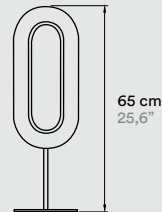

LENS P OV LED

LENS P SOV LED

LENS M CR LED

LENS M OV LED

COMPONENTS

Metal Stem & Base:

IV Matt Ivory, BK Matt Black,
BN Black Nickel, GD Gold or CO Copper

Cord and plug power supply on/off & dimming switch:

Floor: Black 185 cm 53"

Table: Black 145 cm 57"

WOOD SHADE COLORS

- | | | | |
|---|-------------------|--|--------------|
|  | 20 Ivory White |  | 28 Blue |
|  | 21 Natural Cherry |  | 29 Grey |
|  | 22 Natural Beech |  | 33 Pale Rose |