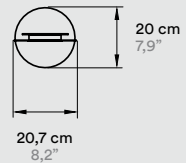

LENS M OV LED

COMPONENTS

Metal Stem & Base:

IV Matt Ivory, BK Matt Black,
BN Black Nickel, GD Gold or CO Copper

Cord and plug power supply on/off & dimming switch:

Floor: Black 185 cm 53"

Table: Black 145 cm 57"

WOOD SHADE COLORS

	20 Ivory White		28 Blue
	21 Natural Cherry		29 Grey
	22 Natural Beech		33 Pale Rose

LIGHT SOURCE

230V:

LED Integrated Dimmable (dim to warm)

Class II

120V:

LED Integrated Dimmable (dim to warm)

METALLIC FINISHES

	IV Matt Ivory		BN Black Nickel
	BK Matt Black		GD Gold
			CO Copper