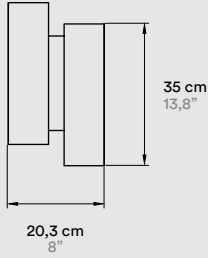

BKNT A DU LED

ADA Compliant (USA & CANADA)

COMPONENTS

Metal Back plate:

IV Matt Ivory, BK Matt Black,
BN Black Nickel, GD Gold or CO Copper

WOOD SHADE COLORS

- 20 Ivory White
- 22 Natural Beech
- 21 Natural Cherry
- 29 Grey

LIGHT SOURCE

120 - 277V:
LED Integrated
Dimmable 0-10V

Class I CE

120 - 277V:
LED Integrated
Dimmable 0-10V & TRIAC

METALLIC FINISHES

- IV Matt Ivory
- BN Black Nickel
- BK Matt Black
- GD Gold
- CO Copper