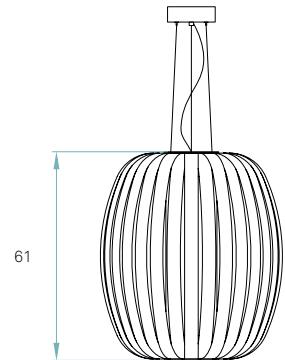

Light Emission
Diffused

Certificates

Class II 

230V

POD SM

Catalogue Pg. 128-139, 255, 259

Packaging Components

Box size
50 x 50 x 78 cm

Box volume
0,195 m³

Weight
Gross - 4,6 Kg
Net - 2,4 Kg

Metal canopy
Brushed nickel
ø 14 cm

Electrical cable
Transparent
2 m drop

Steel cable
3 x 2 m drop

Recommended bulbs (Not Included)

E27

CFL Double tube
1 x 20 w max