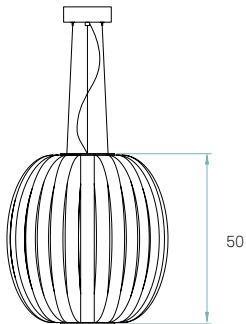

References

POD SP

Info

Light Emission
Diffused

Certificates

Class II

230V

Wood shade colors

- 20 Ivory White
- 21 Natural Cherry
- 22 Natural Beech
- 24 Yellow
- 25 Orange
- 26 Red
- 28 Blue
- 30 Turquoise
- 31 Chocolate

Components

Metal canopy
Brushed nickel
ø 14 cm

Electrical cable
Transparent
2 m drop

Steel cable
3 x 2 m drop

Packaging

Box size
50 x 50 x 66 cm

Box volume
0,165 m³

Weight
Gross - 4,6 Kg
Net - 2,4 Kg

Recommended bulbs (Not Included)

E27

CFL Double tube
1 x 20 w max

or

CFL Double tube DIM *
1 x 18 w max

or

LED Spherical DIM *
1 x 11 w max

Dimming

* Requires a dial or
switch dimmer.
Not included

Energy class