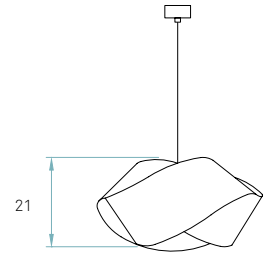

230V

NUT S

Catalogue Pg. 50-55

Packaging Components

Box size
50 x 50 x 30 cm

Box volume
0,075 m³

Weight
Gross - 2,1 Kg
Net - 0,7 Kg

Metal canopy
Brushed nickel
ø 6 cm

Electrical cable
Transparent
2 m drop

Recommended bulbs (Not Included)

E27

CFL Globe
1 x 23 w max

or

LED Globe DIM *
1 x 14 w max

Dimming

* Requires a dial or switch dimmer.
Not included