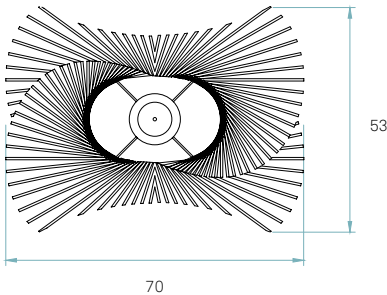

References

MMIKS

Awards

Chicago 2008

DESIGN PLUS
Frankfurt 2006

Info

Light Emission
Diffused

Certificates

Class II

230V

Wood shade colors

- 20 Ivory White
- 21 Natural Cherry
- 22 Natural Beech
- 24 Yellow
- 25 Orange
- 26 Red
- 28 Blue
- 30 Turquoise
- 31 Chocolate

Components

Metal canopy
Brushed nickel
ø 14 cm

Electrical cable
Transparent
2 m drop

Steel cable
3 x 2 m drop

Box size
65 x 65 x 60 cm

Box volume
0,253 m³

Weight
Gross - 4,1 Kg
Net - 1 Kg

Recommended bulbs (Not Included)

E27

CFL Double tube
1 x 20 w max

or

CFL Double tube DIM *
1 x 18 w max

or

LED Mini Globe DIM *
1 x 7 w max

Dimming

* Requires a dial or
switch dimmer.
Not included

Energy class