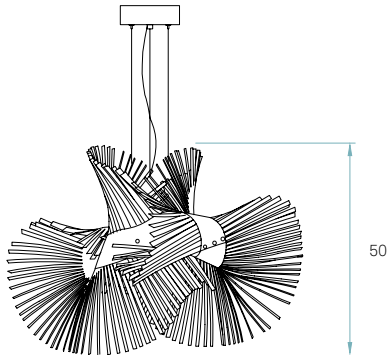

References

MMIKS

Awards

Chicago 2008

DESIGN PLUS
Frankfurt 2006

Info

Light Emission
Diffused

Certificates

Class II

230V

Wood shade colors

- 20 Ivory White
- 21 Natural Cherry
- 22 Natural Beech
- 24 Yellow
- 25 Orange
- 26 Red
- 28 Blue
- 30 Turquoise
- 31 Chocolate

Components

Metal canopy
Brushed nickel
ø 14 cm

Electrical cable
Transparent
2 m drop

Steel cable
3 x 2 m drop

Box size
65 x 65 x 60 cm

Box volume
0,253 m³

Weight
Gross - 4,1 Kg
Net - 1 Kg

Recommended bulbs (Not Included)

E27

CFL Double tube
1 x 20 w max

or

CFL Double tube DIM *
1 x 18 w max

or

LED Mini Globe DIM *
1 x 7 w max

Dimming

* Requires a dial or
switch dimmer.
Not included

Energy class