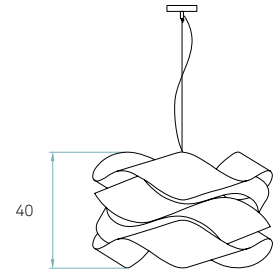

LARGE SUSPENSION / **Link**
by Ray Power

Wood shade colors	Info	References
<ul style="list-style-type: none">  20 IvoryWhite  21 Natural Cherry  22 Natural Beech  24 Yellow  25 Orange  26 Red  28 Blue  30 Turquoise  31 Chocolate 	<ul style="list-style-type: none">    <p>Light Emission Diffused</p> <p>Certificates</p> <p> </p> <p>Class II </p> <p>230V</p>	<p>LK SG</p> <p>Awards</p> <p> GOOD DESIGN Chicago 2008</p> <p>DESIGN PLUS Frankfurt 2007</p>
		

Catalogue Pg. 22-29

Packaging	Components
 <p>Box size 75 x 75 x 40 cm</p> <p>Box volume 0,225 m³</p>  <p>Weight Gross - 4,9 Kg Net - 1,5 Kg</p>	 <p>Metal canopy Brushed nickel ø 12 cm</p> <p>Electrical cable Transparent 2 m drop</p> <p>Steel cable 2 m drop</p>