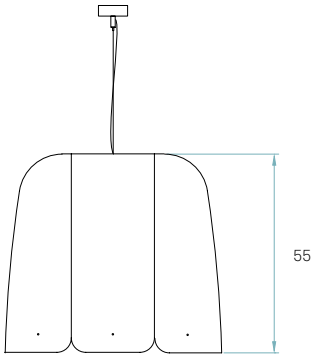

References

DMO SG

Info

Light Emission
Diffused / Direct

Certificates

Class II

230V

Wood shade colors

- 20 Ivory White
- 21 Natural Cherry
- 22 Natural Beech
- 24 Yellow
- 25 Orange
- 26 Red
- 28 Blue
- 30 Turquoise
- 31 Chocolate

Components

Metal canopy
Brushed nickel
ø 8 cm

Electrical cable
Transparent
2 m drop

Steel cable
2 m drop

Packaging

Box size
65 x 65 x 65 cm

Box volume
0,274 m³

Weight
Gross - 4,5 Kg
Net - 1,1 Kg

Recommended bulbs (Not Included)

E27
 CFL Globe
1 x 23 w max

or
 LED Globe DIM *
1 x 14 w max

Dimming
* Requires a dial or switch dimmer.
Not included

Energy class