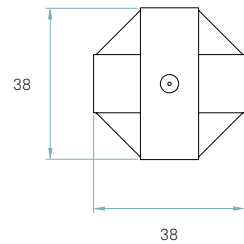

Recommended bulbs (Not Included)

E27

CFL Globe
1 x 23 w max

or

LED Globe DIM *
1 x 14 w max

Dimming

* Requires a dial or switch dimmer.
Not included

Energy class