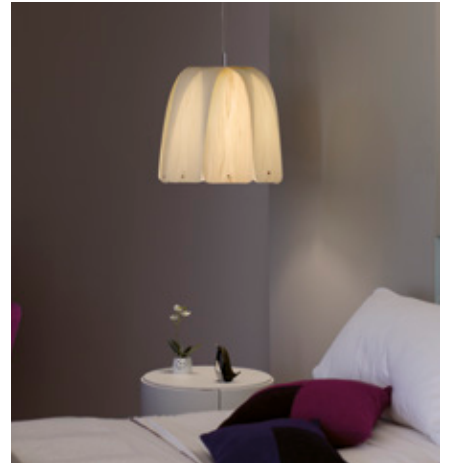

SMALL SUSPENSION / **Domo**
by Rqr Estudio

Wood shade colors   Info   References

- 20 IvoryWhite
- 21 Natural Cherry
- 22 Natural Beech
- 24 Yellow
- 25 Orange
- 26 Red
- 28 Blue
- 30 Turquoise
- 31 Chocolate

Light Emission
Diffused / Direct

Certificates

Class II

230V

DMO SP

Catalogue Pg. 76-83

Packaging   Components

Box size
50 x 50 x 53 cm

Box volume
0,132 m³

Weight
Gross - 3,5 Kg
Net - 0,8 Kg

Metal canopy
Brushed nickel
ø 6 cm

Electrical cable
Transparent
2 m drop

Steel cable
2 m drop