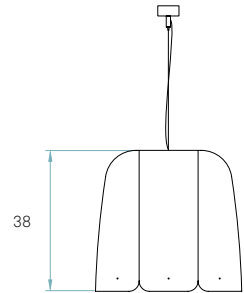

**Light Emission**  
Diffused / Direct

**Certificates**

Class II 

**230V**

**DMO SP**

Catalogue Pg. 76-83

Packaging      Components

**Box size**  
50 x 50 x 53 cm

**Box volume**  
0,132 m³

**Weight**  
Gross - 3,5 Kg  
Net - 0,8 Kg

**Metal canopy**  
Brushed nickel  
ø 6 cm

**Electrical cable**  
Transparent  
2 m drop

**Steel cable**  
2 m drop

Recommended bulbs (Not Included)

**Steel cable**  
2 m drop

Packaging

**Box size**  
65 x 65 x 65 cm

**Box volume**  
0,274 m<sup>3</sup>

**Weight**  
Gross - 4,5 Kg  
Net - 1,1 Kg

Recommended bulbs (Not Included)

**E27**  
 **CFL Globe**  
1 x 23 w max