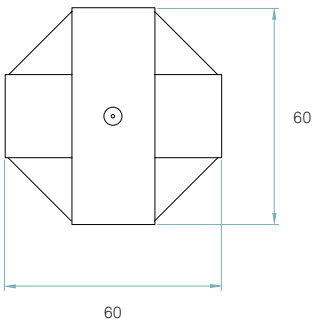

References

DMO SG

Info

Light Emission
Diffused / Direct

Certificates

Class II

230V

Wood shade colors

- 20 Ivory White
- 21 Natural Cherry
- 22 Natural Beech
- 24 Yellow
- 25 Orange
- 26 Red
- 28 Blue
- 30 Turquoise
- 31 Chocolate

Components

Metal canopy
Brushed nickel
ø 8 cm

Electrical cable
Transparent
2 m drop

Steel cable
2 m drop

Packaging

Box size
65 x 65 x 65 cm

Box volume
0,274 m³

Weight
Gross - 4,5 Kg
Net - 1,1 Kg

Recommended bulbs (Not Included)

E27
 CFL Globe
1 x 23 w max

or
 LED Globe DIM *
1 x 14 w max

Dimming
* Requires a dial or switch dimmer.
Not included

Energy class