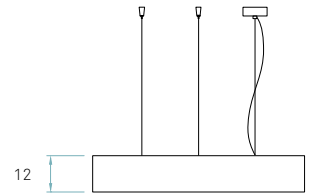

CUAD SM DIMRC
Dimmable
Remote control

Catalogue Pg. 178-185, 246-247, 252, 260-261, 266

Packaging

Box size
87 x 87 x 27 cm

Box volume
0,198 m³

Weight
Gross - 10,5 Kg
Net - 5,5 Kg

Components

Metal canopy
Brushed nickel
ø 8 cm

Electrical cable
Transparent
2 m drop

Steel cable
4 x 2 m drop

Top diffuser
Black or White

It's important to select
top diffuser colour

Bottom diffuser
Matt satin acrylic

Recommended tube (Included)

T5

Linear fluorescent
4 x 24 w