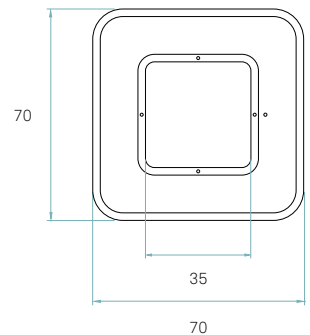

Energy class

- A++
- A+
- A
- B

Tube included

- A

Note: For other options, please specify dimming needs