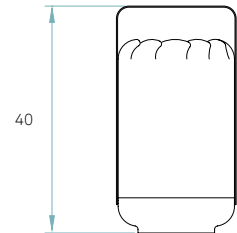

Components

Base
Black lacquered
spun metal

**Cord and plug
with on/off or
dimming switch**
Black 125 cm

Box size
40 x 40 x 46 cm

Box volume
0,074 m³

Weight
Gross - 3,4 Kg
Net - 2,2 Kg

Recommended bulbs (Not Included)

E27
 CFL Globe
1 x 23 w max

or

LED Globe DIM
1 x 14 w max

Dimming
CFL DIM or LED DIM
bulbs are required
for dimming

Energy class

SMALL TALL TABLE / **Chou**
by Yonoh Studio

Wood shade colors	Info	References
<ul style="list-style-type: none">  20 Ivory White  21 Natural Cherry  22 Natural Beech  24 Yellow  25 Orange  26 Red  28 Blue  30 Turquoise  31 Chocolate 	<ul style="list-style-type: none">    <p>Light Emission Diffused</p> <p>Certificates</p> <p></p> <p>Class II </p> <p>230V</p>	<p>CHOU MPA</p> <p>CHOU MPA DIM Dimmable</p>
		

PHOTO: CHOU MPB, CHOU MPA
Catalogue Pg. 90-97

Packaging	Components
 <p>Box size 30 x 30 x 50 cm</p> <p>Box volume 0,045 m³</p>  <p>Weight Gross - 2 Kg Net - 1,3 Kg</p>	 <p>Base Black lacquered spun metal</p>  <p>Cord and plug with on/off or dimming switch Black 130 cm</p>