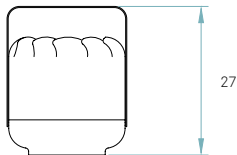

Box size
30 x 30 x 37 cm

Box volume
0,033 m³

Weight
Gross - 1,9 Kg
Net - 1,2 Kg

Recommended bulbs (Not Included)

E27
 CFL Mini Globe
1 x 11 w max

or

LED Spherical DIM
1 x 11 w max

or