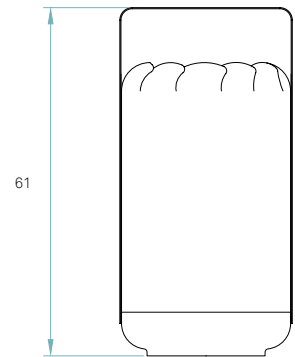

Light Emission
Diffused

Certificates

Class II 

230V

CHOU MMA
CHOU MMA DIM
Dimmable

Catalogue Pg. 90-97

Packaging Components

Box size
40 x 40 x 71 cm

Box volume
0,114 m³

Weight
Gross - 4,1 Kg
Net - 2,8 Kg

Base
Black lacquered
spun metal

**Cord and plug
with on/off or
dimming switch**
Black 145 cm

Recommended bulbs (Not Included)

E27

CFL Globe
1 x 23 w max

Components

Base
Black lacquered
spun metal

**Cord and plug
with on/off or
dimming switch**
Black 125 cm

Box size
40 x 40 x 46 cm

Box volume
0,074 m³

Weight
Gross - 3,4 Kg
Net - 2,2 Kg

Recommended bulbs (Not Included)