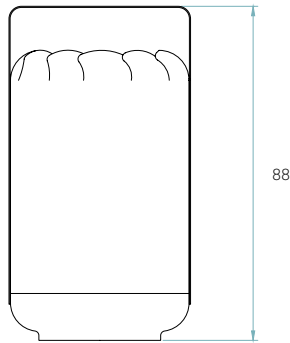

Wood shade colors

- 20 Ivory White
- 21 Natural Cherry
- 22 Natural Beech
- 24 Yellow
- 25 Orange
- 26 Red
- 28 Blue
- 30 Turquoise
- 31 Chocolate

Components

Base
Black lacquered
spun metal

**Cord and plug
with on/off switch**
Black 135 cm

Box size
66 x 66 x 98 cm

Box volume
0,418 m³

Weight
Gross - 13,5 Kg
Net - 5 Kg

Recommended bulbs (Not Included)

E27

CFL Globe
1 x 23 w max

or

LED Globe
1 x 14 w max

Light Emission
Diffused

Certificates

Class II 

230V

CHOU MGB

Catalogue Pg. 90-97

Packaging Components

Box size
66 x 66 x 74 cm