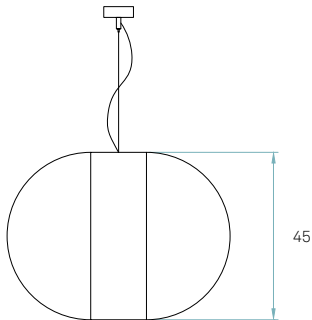

References

CAR SM

Info

Light Emission
Diffused

Certificates

Class I

230V

Wood shade colors

- 20 Ivory White
- 21 Natural Cherry
- 22 Natural Beech
- 24 Yellow
- 25 Orange
- 26 Red
- 28 Blue
- 30 Turquoise
- 31 Chocolate

Components

Diffuser
Matt satin acrylic

Metal canopy
Brushed nickel
ø 8 cm

Electrical cable
Transparent
2 m drop

Steel cable
2 m drop

Packaging

Box size
65 x 65 x 60 cm

Box volume
0,254 m³

Weight
Gross - 8,9 Kg
Net - 6,6 Kg

Recommended tube (Included)

T5

Linear fluorescent
4 x 8 w

Energy class

Tube included