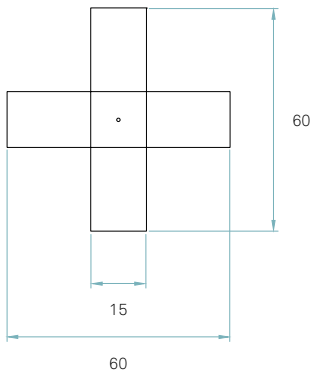

References

CAR SM

Info

Light Emission
Diffused

Certificates

Class I

230V

Wood shade colors

- 20 Ivory White
- 21 Natural Cherry
- 22 Natural Beech
- 24 Yellow
- 25 Orange
- 26 Red
- 28 Blue
- 30 Turquoise
- 31 Chocolate

Components

Diffuser
Matt satin acrylic

Metal canopy
Brushed nickel
ø 8 cm

Electrical cable
Transparent
2 m drop

Steel cable
2 m drop

Packaging

Box size
65 x 65 x 60 cm

Box volume
0,254 m³

Weight
Gross - 8,9 Kg
Net - 6,6 Kg

Recommended tube (Included)

T5

Linear fluorescent
4 x 8 w

Energy class

Tube included