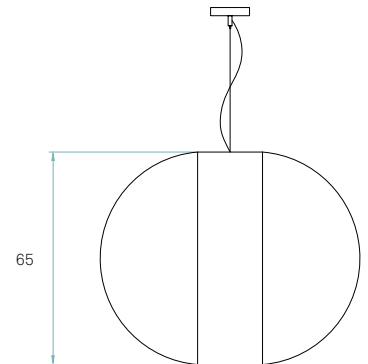

**Box size**  
40 x 40 x 30 cm

**Box volume**  
0,048 m<sup>3</sup>

**Weight**  
Gross - 2,4 Kg  
Net - 1,4 Kg

**Base**  
Brushed nickel

**Cord and plug with on/off or dimming switch**  
Transparent 125 cm

Components

**Diffuser**  
Matt satin acrylic

**Metal canopy**  
Brushed nickel  
ø 8 cm

**Electrical cable**  
Transparent  
2 m drop

**Steel cable**  
2 m drop

Packaging

**Box size**  
65 x 65 x 60 cm

**Box volume**  
0,254 m<sup>3</sup>

**Weight**  
Gross - 8,9 Kg  
Net - 6,6 Kg

Recommended tube (Included)

**T5**  
  
Linear fluorescent  
4 x 8 w

Energy class

Tube included

BALLAST INFO

**Carambola** / MEDIUM SUSPENSION  
by Oskar Cerezo

Reference	Units	Ballast Reference	Family	Brand
CAR SM	4	24138831	PC BASIC	TRIDONIC <a href="http://www.tridonic.com">www.tridonic.com</a>

PHOTO: CAR SP, CAR SG, CAR SM, CAR SP  
Catalogue Pg. 206-211, 262, 266

Packaging	Components	
 <p><b>Box size</b> 75 x 75 x 75 cm</p> <p><b>Box volume</b> 0,421 m<sup>3</sup></p>  <p><b>Weight</b> Gross - 12,9 Kg Net - 9,3 Kg</p>	 <p><b>Metal canopy</b> Brushed nickel ø 12 cm</p> <p><b>Electrical cable</b> Transparent 2 m drop</p> <p><b>Steel cable</b> 2 m drop</p>	 <p><b>Diffuser</b> Matt satin acrylic</p>