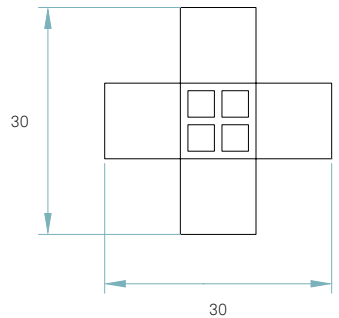

Recommended bulbs (Not Included)

E27

CFL Mini Globe
1 x 11 w max

or

CFL Spherical DIM
1 x 11 w max

or

LED Spherical DIM
1 x 8 w max

Dimming

CFL DIM or LED DIM
bulbs are required
for dimming

Energy class