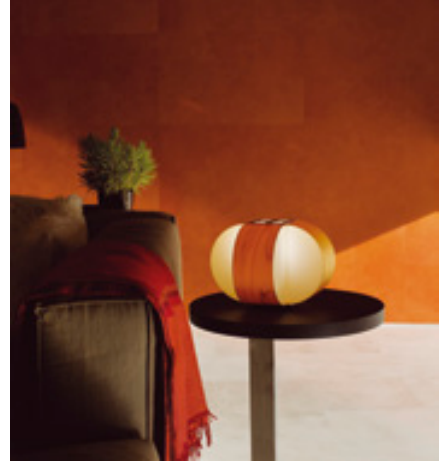

Carambola
by Oskar Cerezo

Wood shade colors   Info   References

- 20 IvoryWhite
- 21 Natural Cherry
- 22 Natural Beech
- 24 Yellow
- 25 Orange
- 26 Red
- 28 Blue
- 30 Turquoise
- 31 Chocolate

Light Emission
Diffused

Certificates

Class II

230V

CAR M

CAR M DIM
Dimmable

Catalogue Pg. 206-211

Packaging   Components

Box size
40 x 40 x 30 cm

Box volume
0,048 m³

Weight
Gross - 2,4 Kg
Net - 1,4 Kg

Base
Brushed nickel

Cord and plug with on/off or dimming switch
Transparent 125 cm

Diffuser
Matt satin acrylic