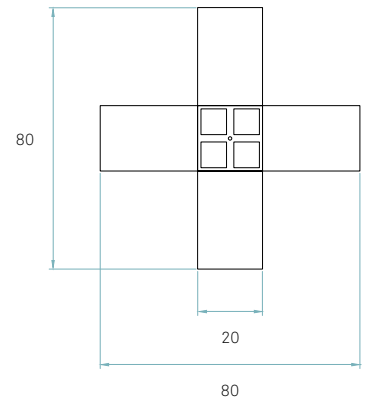

Recommended tube (Included)		
T5 Linear fluorescent 4 x 24 w	Dimming For contract: DALI / DSI (Tridonic) / Switch / Sensor Control Note: For other options, please specify dimming needs	Energy class A++ A+ A B Tube included A