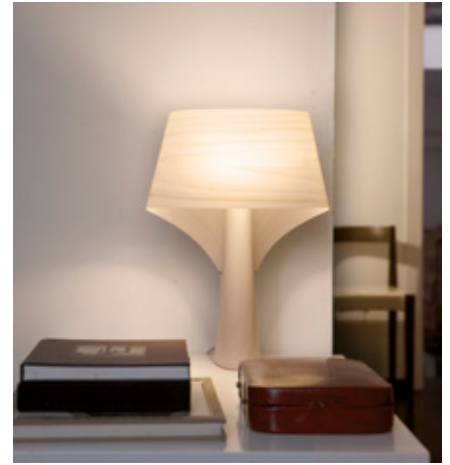

Wood shade colors   Info   References

- 20 IvoryWhite
- 21 Natural Cherry
- 22 Natural Beech
- 24 Yellow
- 25 Orange
- 26 Red
- 28 Blue
- 30 Turquoise
- 31 Chocolate

Light Emission
Diffused

Certificates

Class II

230V

AIR MG

Awards

Chicago 2009

Catalogue Pg. 62-69

Packaging   Components

Box size
54 x 36 x 36 cm

Box volume
0,070 m³

Weight
Gross - 2,1 Kg
Net - 0,6 Kg

Base
Chrome

Cord and plug with on/off switch
Transparent 145 cm