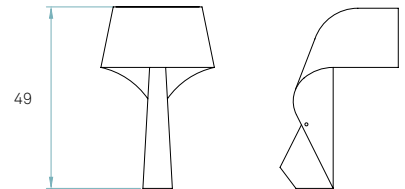

**Box size**  
54 x 36 x 36 cm

**Box volume**  
0,070 m<sup>3</sup>

**Weight**  
Gross - 2,1 Kg  
Net - 0,6 Kg

**Base**  
Chrome

**Cord and plug with on/off switch**  
Transparent 145 cm

Recommended bulbs (Not Included)