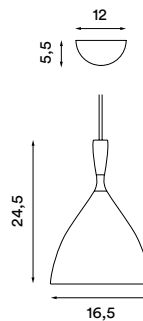

Year: 1954

Type: Pendant lamp

Shade material: Steel **Shade ring material:**

Electrical plated steel **Shade colours:** White, black, light grey, dark grey, petrol blue and aqua green **Shade inner colour:** White **Wire:** White rubber (white version) or black rubber (other versions), 250 cm. **Bulb:** E27 Max. 60 W **Voltage:** 220V - 240V - 50Hz **Net weight:** 0.65 kg

Dimensions and light direction

Recommended bulb