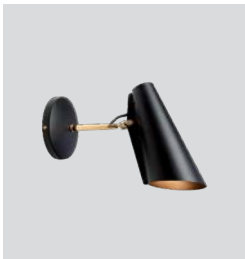

Birdy

Birdy table black
– Item no. 600

Birdy table white
– Item no. 601

Birdy wall black
– Item no. 610

Birdy wall white
– Item no. 611

Birdy wall short
arm black – Item no. 615

Birdy wall short
arm white – Item no. 616

Birdy floor black
– Item no. 620

Birdy floor white
– Item no. 621

Design: Birger Dahl

Year: 1952

Types: Table lamp, wall lamp
and floor reading lamp

Shade material: Aluminium

Shade colours: Off-white (white inside)

or matt black (black inside) **Body**

material: Steel **Body colour:** Metallic

or brass finish **Base and handle**

colours: Off-white or matt black **Body**

and joints colour: Metallic or brass fin-

ish **Wire:** White or black, 200 cm **Bulb:**