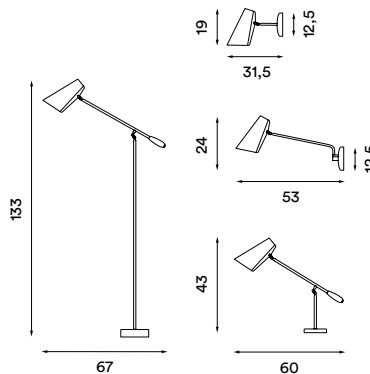

or matt black (black inside) **Body**

material: Steel **Body colour:** Metallic

or brass finish **Base and handle**

colours: Off-white or matt black **Body**

and joints colour: Metallic or brass fin-

ish **Wire:** White or black, 200 cm **Bulb:**

E27 Max. 60 W **Voltage:** 220V - 240V -

50Hz **Net weight:** Birdy wall short: 0.7

kg, Birdy wall: 0.8 kg, Birdy table: 1.9 kg,

Birdy floor: 5.0 kg

Dimensions and light direction

Recommended bulb

LED – 7 W