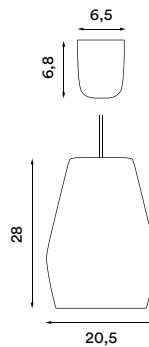

**Year:** 2011

**Type:** Pendant lamp

**Shade material:** Porcelain **Shade colour:** White (pure porcelain, glazed), grey (Pantone black 3), green (Pantone 7496), light blue (Pantone 290 U - shiny), mustard yellow (Pantone 124C), old rose (Pantone 701) **Wire:** Black rubber, 300 cm **Bulb:** E27 Max. 60 W **Voltage:** 220V - 240V - 50Hz **Net weight:** 2.5 kg **Spare parts available:** Cord grip canopy

Dimensions and light direction

Recommended bulb